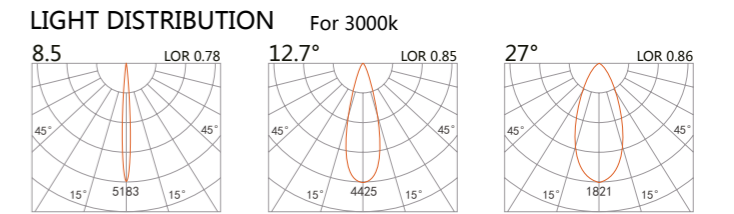

Recessed Linear Light ZETA

223 384
LED Power 4.5W
Colour Temp 2700/3000K
 4000/5000K
Luminous 336lm
 336lm

223 385
LED Power 9W
Colour Temp 2700/3000K
 4000/5000K
Luminous 672lm
 672lm

223 386
LED Power 13.5W
Colour Temp 2700/3000K
 4000/5000K
Luminous 1008lm
 1008lm

223 387
LED Power 18W
Colour Temp 2700/3000K
 4000/5000K
Luminous 1344lm
 1344lm