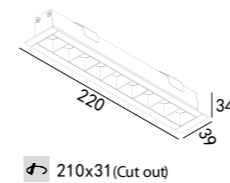

Recessed Linear Light ZETA

223 384
LED Power 4.5W
Colour Temp 2700/3000K
 4000/5000K
Luminous 336lm
 336lm

223 385
LED Power 9W
Colour Temp 2700/3000K
 4000/5000K
Luminous 672lm
 672lm

223 386
LED Power 13.5W
Colour Temp 2700/3000K
 4000/5000K
Luminous 1008lm
 1008lm