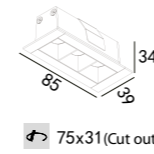

Recessed Linear Light ZETA

223 384
LED Power 4.5W
Colour Temp 2700/3000K
 4000/5000K
Luminous 336lm
 336lm

223 385
LED Power 9W
Colour Temp 2700/3000K
 4000/5000K
Luminous 672lm
 672lm

223 386
LED Power 13.5W
Colour Temp 2700/3000K
 4000/5000K
Luminous 1008lm
 1008lm