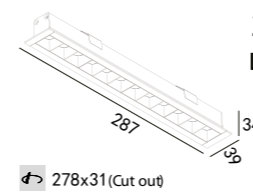

Recessed Linear Light ZETA

223 384
LED Power 4.5W
Colour Temp 2700/3000K
 4000/5000K
Luminous 336lm
 336lm

223 385
LED Power 9W
Colour Temp 2700/3000K
 4000/5000K
Luminous 672lm
 672lm

223 386
LED Power 13.5W
Colour Temp 2700/3000K
 4000/5000K
Luminous 1008lm
 1008lm