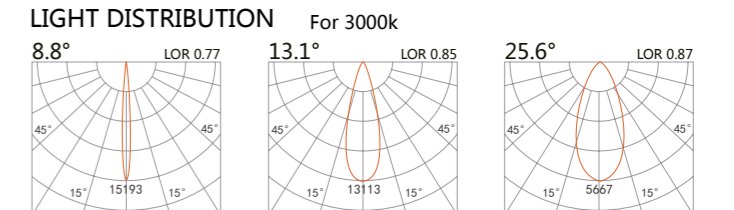

Recessed Linear Light ZETA

223 384
LED Power 4.5W
Colour Temp 2700/3000K
 4000/5000K
Luminous 336lm
 336lm

223 385
LED Power 9W
Colour Temp 2700/3000K
 4000/5000K
Luminous 672lm
 672lm

223 386
LED Power 13.5W
Colour Temp 2700/3000K
 4000/5000K
Luminous 1008lm
 1008lm

223 387
LED Power 18W
Colour Temp 2700/3000K
 4000/5000K
Luminous 1344lm
 1344lm