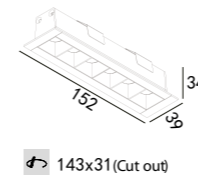

Recessed Linear Light ZETA

223 384
LED Power 4.5W
Colour Temp 2700/3000K
 4000/5000K
Luminous 336lm
 336lm

223 385
LED Power 9W
Colour Temp 2700/3000K
 4000/5000K
Luminous 672lm
 672lm

223 386
LED Power 13.5W
Colour Temp 2700/3000K
 4000/5000K
Luminous 1008lm
 1008lm