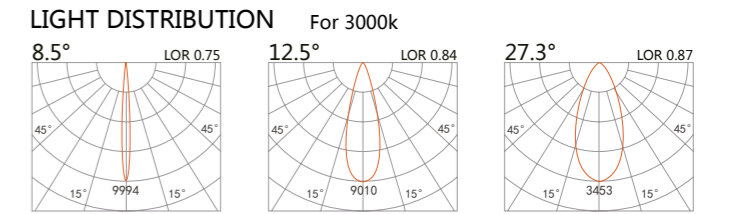

Recessed Linear Light ZETA

223 384
LED Power 4.5W
Colour Temp 2700/3000K
 4000/5000K
Luminous 336lm
 336lm

223 385
LED Power 9W
Colour Temp 2700/3000K
 4000/5000K
Luminous 672lm
 672lm

223 386
LED Power 13.5W
Colour Temp 2700/3000K
 4000/5000K
Luminous 1008lm
 1008lm

223 387
LED Power 18W
Colour Temp 2700/3000K
 4000/5000K
Luminous 1344lm
 1344lm